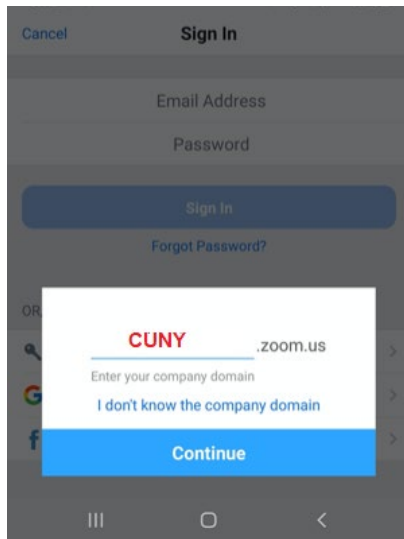

2. Enter your company domain. The domain is: **CUNY.Zoom.US**

- Company Domain: **FirstName.LastName##@CUNY**
- CUNY First User ID with @CUNY

Zoom Cloud Meetings

Sign In with SSO

Company Domain

CUNY .zoom.us

[I do not know the company domain](#) [Continue](#)

[< Back](#)

3. Click **Continue**.

You will be redirected to CUNY single sign-on.

After signing in, you will be redirected back to the Zoom Desktop Client.

- Login credentials is the same as your CUNYFirst account.
- Username: **FirstName.LastName##@login.cuny.edu**
- Password: **CUNY First Password**

Zoom Mobile App

1. Tap **SSO**.

2. Enter your company domain. Contact your Zoom admin to obtain your company's domain.

- Company Domain: **FirstName.LastName##@CUNY**
- CUNY First User ID with **@CUNY**

3. Tap **Continue**.

You will be redirected to your single sign-on provider to sign in. After signing in, you will be redirected back to the Zoom Mobile App.