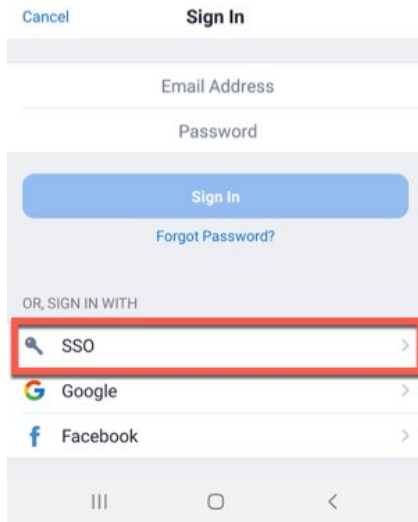

2. Enter your company domain. The domain is: **CUNY.Zoom.US**

- Company Domain: **FirstName.LastName##@CUNY**
- CUNY First User ID with @CUNY

Zoom Cloud Meetings

Sign In with SSO

Company Domain

CUNY .zoom.us

[I do not know the company domain](#) [Continue](#)

[< Back](#)

3. Click **Continue**.

You will be redirected to CUNY single sign-on.

After signing in, you will be redirected back to the Zoom Desktop Client.

- Login credentials is the same as your CUNYFirst account.
- Username: **FirstName.LastName##@login.cuny.edu**
- Password: **CUNY First Password**

Zoom Mobile App

1. Tap **SSO**.

2. Enter your company domain. Contact your Zoom admin to obtain your company's domain.